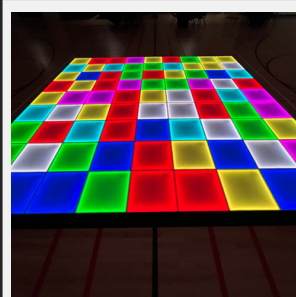

LED Dancefloor